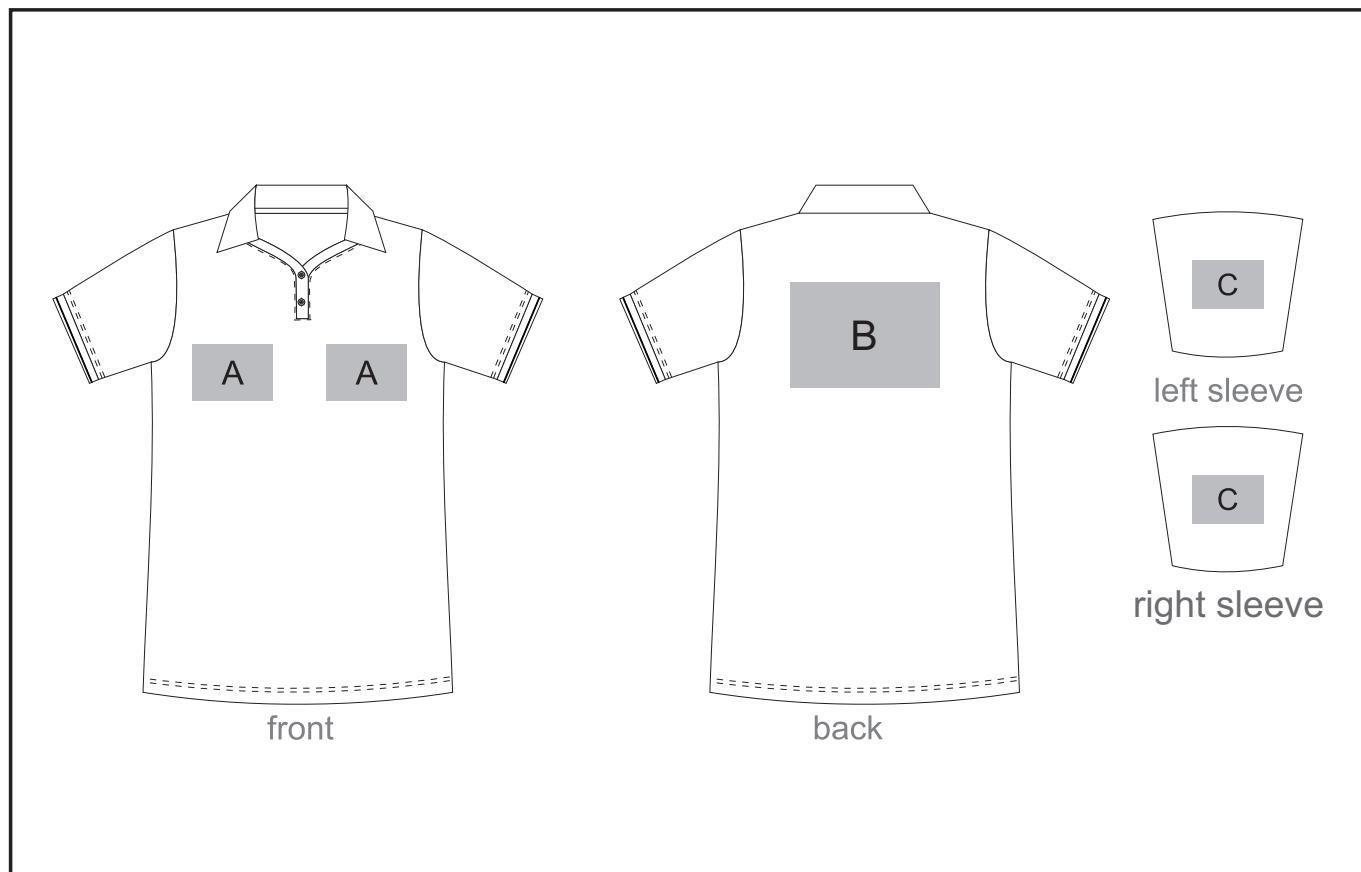

ALT-GWM

Galway Gents Golfer

Need to know:

- Includes 1-Position Digital Transfer (setup fee applies)
- **DTC/EMB inclusive Parameters: Left/Right Chest or Back = 100mm x 100mm**

Branding Options:

Position A

1. Embroidery (EMB) - 9 colours
Size: 100mm diameter
2. Screen Print (SA) - 1 colours
Size: 100mm wide x 80mm high
3. Digital Transfer Clothing (DTC) - Full colour
Size: 100mm wide x 100mm high

Position B

1. Embroidery (EMB) - 9 colours
Size: 200mm wide x 200mm high
2. Screen Print (SA) - 1 colours
Size: 260mm wide x 200mm high
3. Digital Transfer Clothing (DTC) - Full colour
Size: 210mm wide x 148mm high

Position C

1. Embroidery (EMB) - 9 colours
Size: 80mm diameter
2. Screen Print (SA) - 1 colours
Size: 60mm wide x 60mm high
3. Digital Transfer Clothing (DTC) - Full colour
Size: 80mm wide x 80mm high